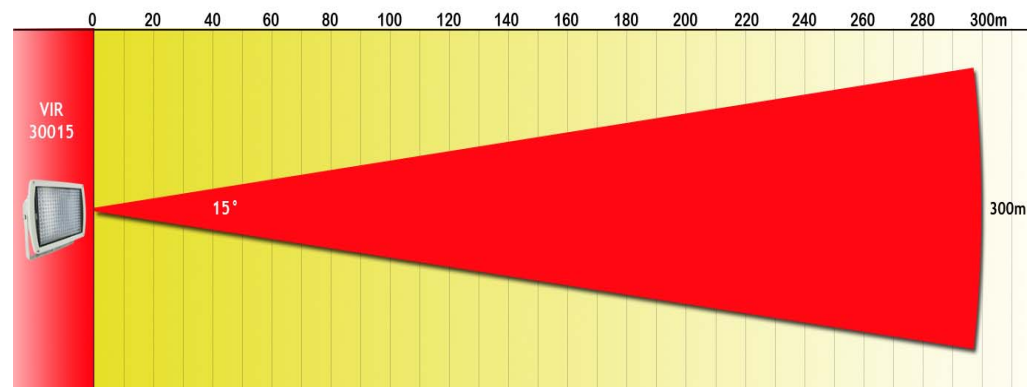

# VIR-30015

ITEM	VIR-30015
Type	Outdoor
IR LED	315 Pieces
Luminaire	850nm High Power IR LED
Angle	15°(Outdoor)
Emissive Power	60W
Outdoor area	300m (Outdoor)
Control	CDS/10Lux
Power supply	DC12V±10%
Current Consumption	DC3000mA
Dimension	170x296x210mm
Weight	3500g
Color	Black
Storage Temperature	-30~+60°C
Operating Temperature	-30~+40°C

## Accessories

Illuminator \_\_\_\_\_ X1

User Manual \_\_\_\_\_ X1

VIR-30015

Remark: Non-regulative adaptor may cause Illuminator damaged.

Net Weight \_\_\_\_\_ 3500g

Dimension \_\_\_\_\_ 170x296x210mm

**VirtuaVia Ltd. - 33, cours Jean-Jaures - 38000 Grenoble - France**