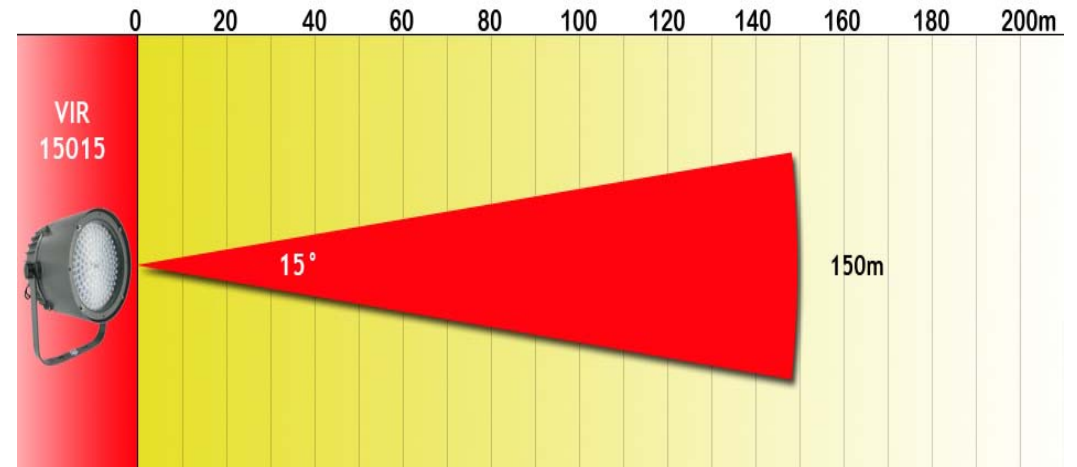

VIR-15015

● *Product Features :*

IP66 Aluminum Professional Housing

162 PCs High Power IR LED

IR Effect Degree is 15°(Outdoor)

IR Effect Distance is 150m (Outdoor)

VirtuaVia Ltd.

33, cours Jean-Jaures - 38000 Grenoble - France
Phone : +33 9 50 70 03 53 - Fax : +33 9 55 70 03 53
email : sales@virled.com - web : www.VIRLED.com

IR Illuminator

VIR-15015

ITEM	VIR-15015
Type	Outdoor
IR LED	162 Pieces
Luminaire	850nm High Power IR LED
Angle	15°(Outdoor)
Emissive Power	40W
Outdoor area	150m (Outdoor)
Control	CDS/10Lux
Power supply	DC12V±10%
Current Consumption	DC3000mA
Dimension	285x210x35mm
Weight	4000g
Color	Grey
Storage Temperature	-30~+60°C
Operating Temperature	-30~+40°C

Accessories

Illuminator	X1
User Manual	X1
Screw	X3
Sun Shield	X1

VIR-15015

Remark: Non-regulative adaptor may cause Illuminator damaged.

Net Weight _____ 4000g

Dimension _____ 285x210x35mm

VirtuaVia Ltd. - 33, cours Jean-Jaures - 38000 Grenoble - France