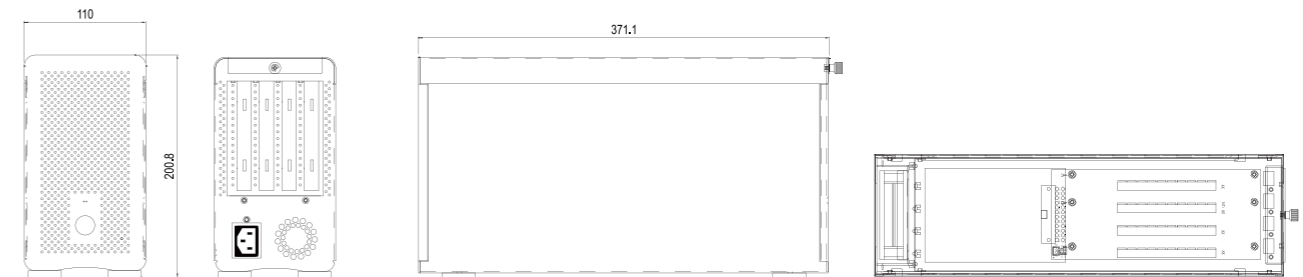

NA210A-L

Ordering Information

Model No.	Description
NA210A-M	PCI-Express Expansion box for PCI-e Standard-Length add-on cards
NA210A-L	PCI-Express Expansion box for PCI-e Full-Length add-on cards
NP954A	PCI Express host adaptor with one external PCI-e 4x cable
NP955A	ExpressCard 34 laptop adaptor with one external PCI-e 4x cable

Specifications

Model	NA210A-M	NA210A-L
Host Interface	External PCI-Express	External PCI-Express
No. of Slot(s)	Up to 3 Standard-Length PCI-Express cards (Two PCI-Express x8, One PCI-Express x4)	Up to 3 Full-Length PCI-Express cards (Two PCI-Express x8, One PCI-Express x4)
Raid Function	N/A	N/A
Material	Aluminum Housing	
Power Supply	Single 220W (IPC-Grade) (AC Input: 100-240V, 50~60Hz)	
Cooling	One Hot-Swappable 80x80x 25 mm Cooling Fan	
Dimension	281(D) x 110(W) x 200(H) mm 11(D) x 4.3(W) x 7.9(H) inch	371(D) x 110(W) x 200(H) mm 14.6(D) x 4.3(W) x 7.9(H) inch
O.S Support	OS Independent