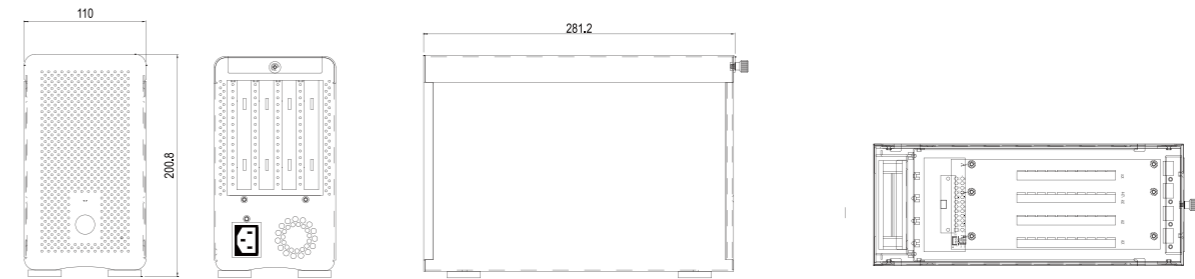

Appearance

NA210A-M